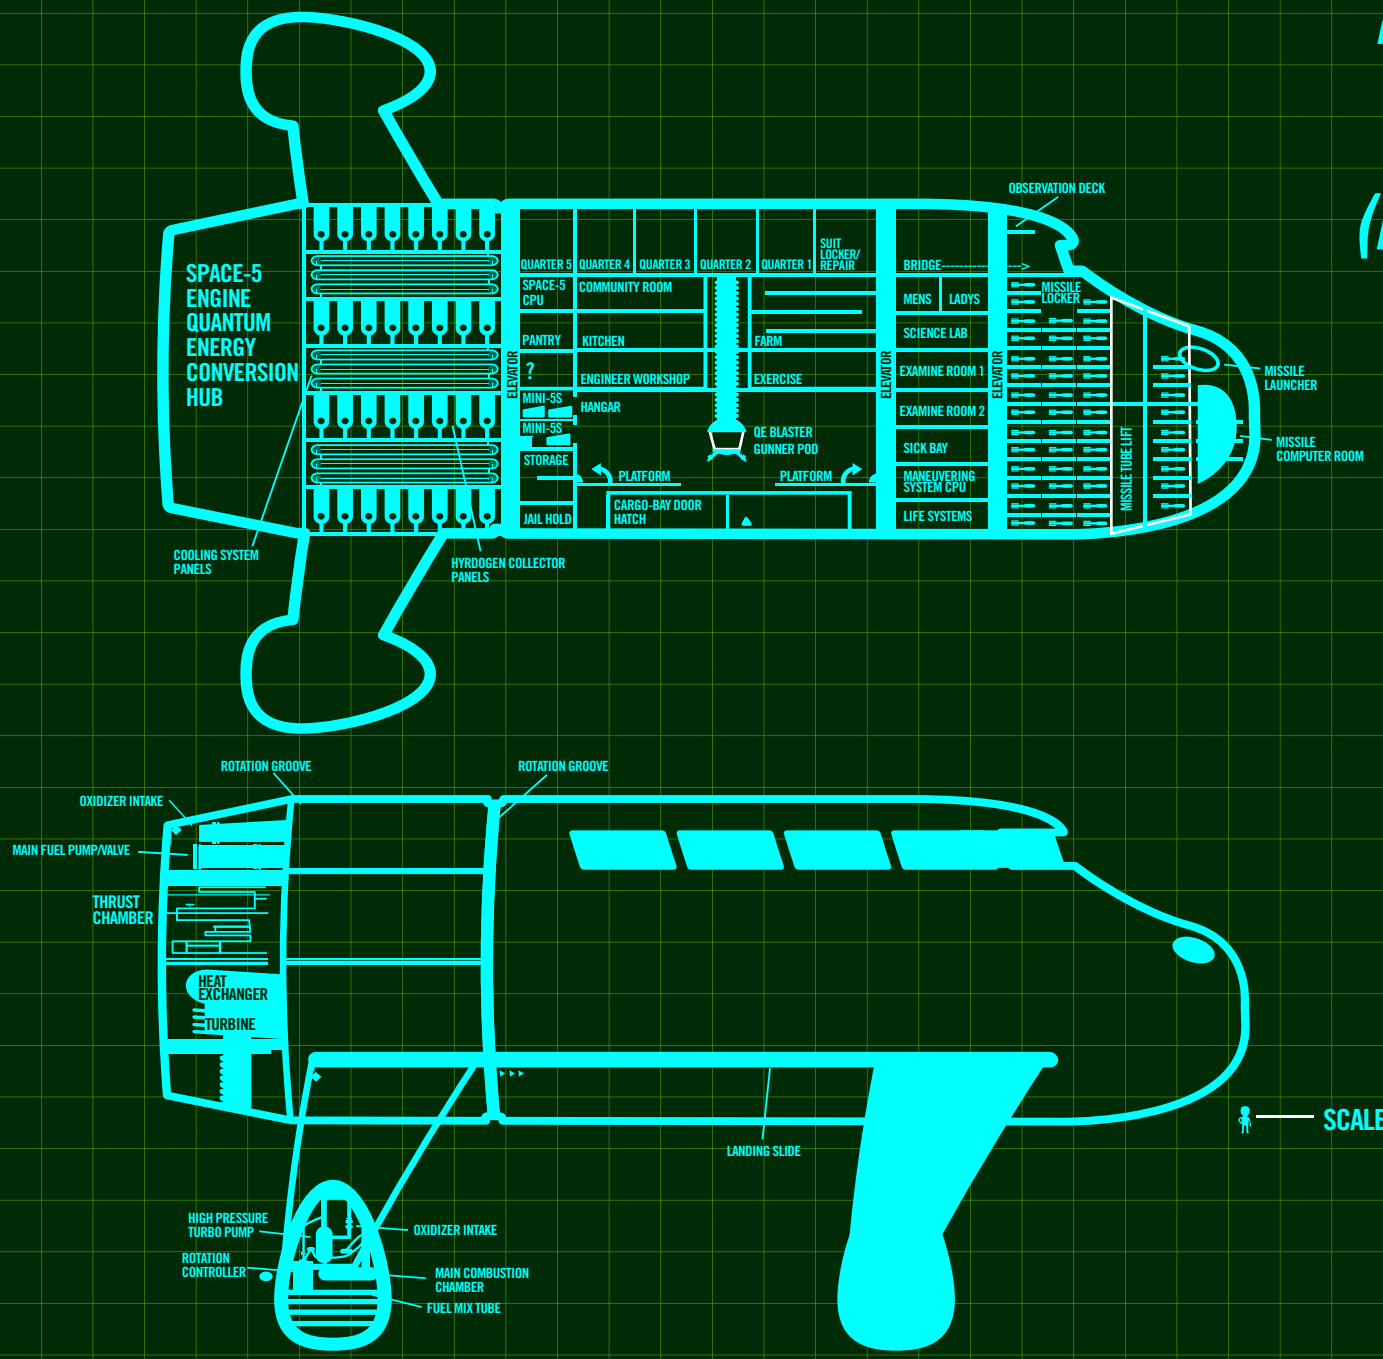

TO ENLARGE

(PC=CNTRL + / MAC=COMMAND +)

MISSILE TYPES

COMMANDER TES IS ALWAYS WORKING ON NEW MISSILES

SPACE-5

ship layout - weapons - engine layout

QUARTERS LAYOUT (ENLARGED)

BRIDGE LAYOUT (ENLARGED)

GUIDANCE ENGINES ROTATE FOR DIRECTION, TILT, ANGLE AND LANDING

SPACE-5 ENGINE QUANTUM ENERGY CONVERSION CHAMBERS

SPACE-5 QE CORE

QE = QUANTUM ENERGY POWERS EVERYTHING ON THE SPACE-5

SPACE-5

ship layout - engine operation - power