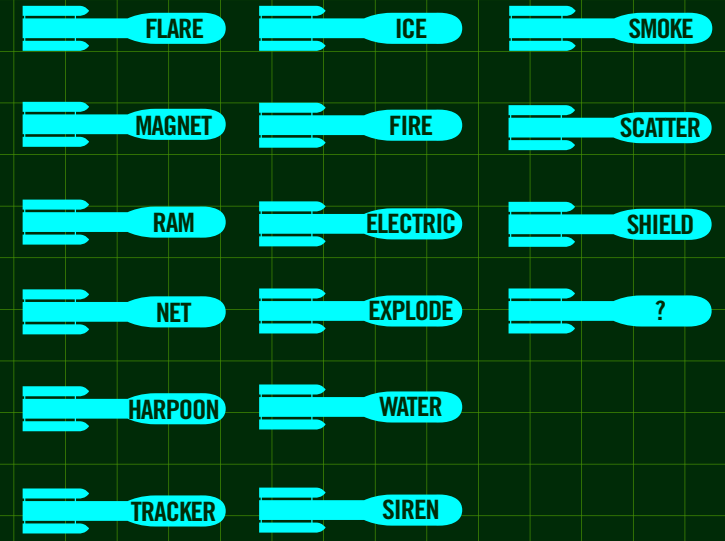

TO ENLARGE

(PC=CNTRL + / MAC=COMMAND +)

MISSILE TYPES

COMMANDER TES IS ALWAYS WORKING ON NEW MISSILES

SPACE-5

ship layout - weapons - engine layout

QUARTERS LAYOUT (ENLARGED)

BRIDGE LAYOUT (ENLARGED)

GUIDANCE ENGINES ROTATE FOR DIRECTION, TILT, ANGLE AND LANDING

SPACE-5 ENGINE QUANTUM ENERGY CONVERSION CHAMBERS

SPACE-5 QE CORE

QE = QUANTUM ENERGY POWERS EVERYTHING ON THE SPACE-5

SPACE-5

ship layout - engine operation - power