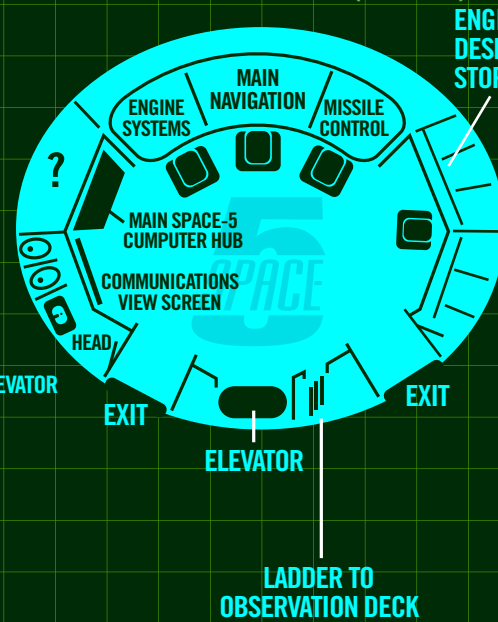

TO ENLARGE

(PC=CNTRL + / MAC=COMMAND +)

MISSILE TYPES

COMMANDER TES IS ALWAYS WORKING ON NEW MISSILES

SPACE-5

ship layout - weapons - engine layout

QUARTERS LAYOUT (ENLARGED)

BRIDGE LAYOUT (ENLARGED)

GUIDANCE ENGINES ROTATE FOR DIRECTION, TILT, ANGLE AND LANDING

SPACE-5 ENGINE QUANTUM ENERGY CONVERSION CHAMBERS

SPACE-5 QE CORE

QE = QUANTUM ENERGY POWERS EVERYTHING ON THE SPACE-5

SPACE-5

ship layout - engine operation - power